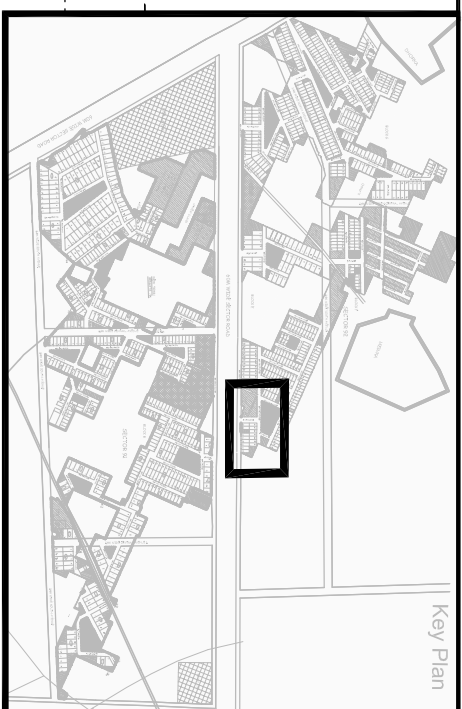

SECTOR 92

24M WIDE NORTH AVENUE

BLOCK-E

P.S. 1
10 ACS

GREEN 104 ACRES

E-7/81

60M WIDE SECTOR ROAD

LAYOUT PART PLAN

Key Plan

DLF INDEPENDENT FLOORS
AT GARDENCITY SECTOR 91/92 GURUGRAM