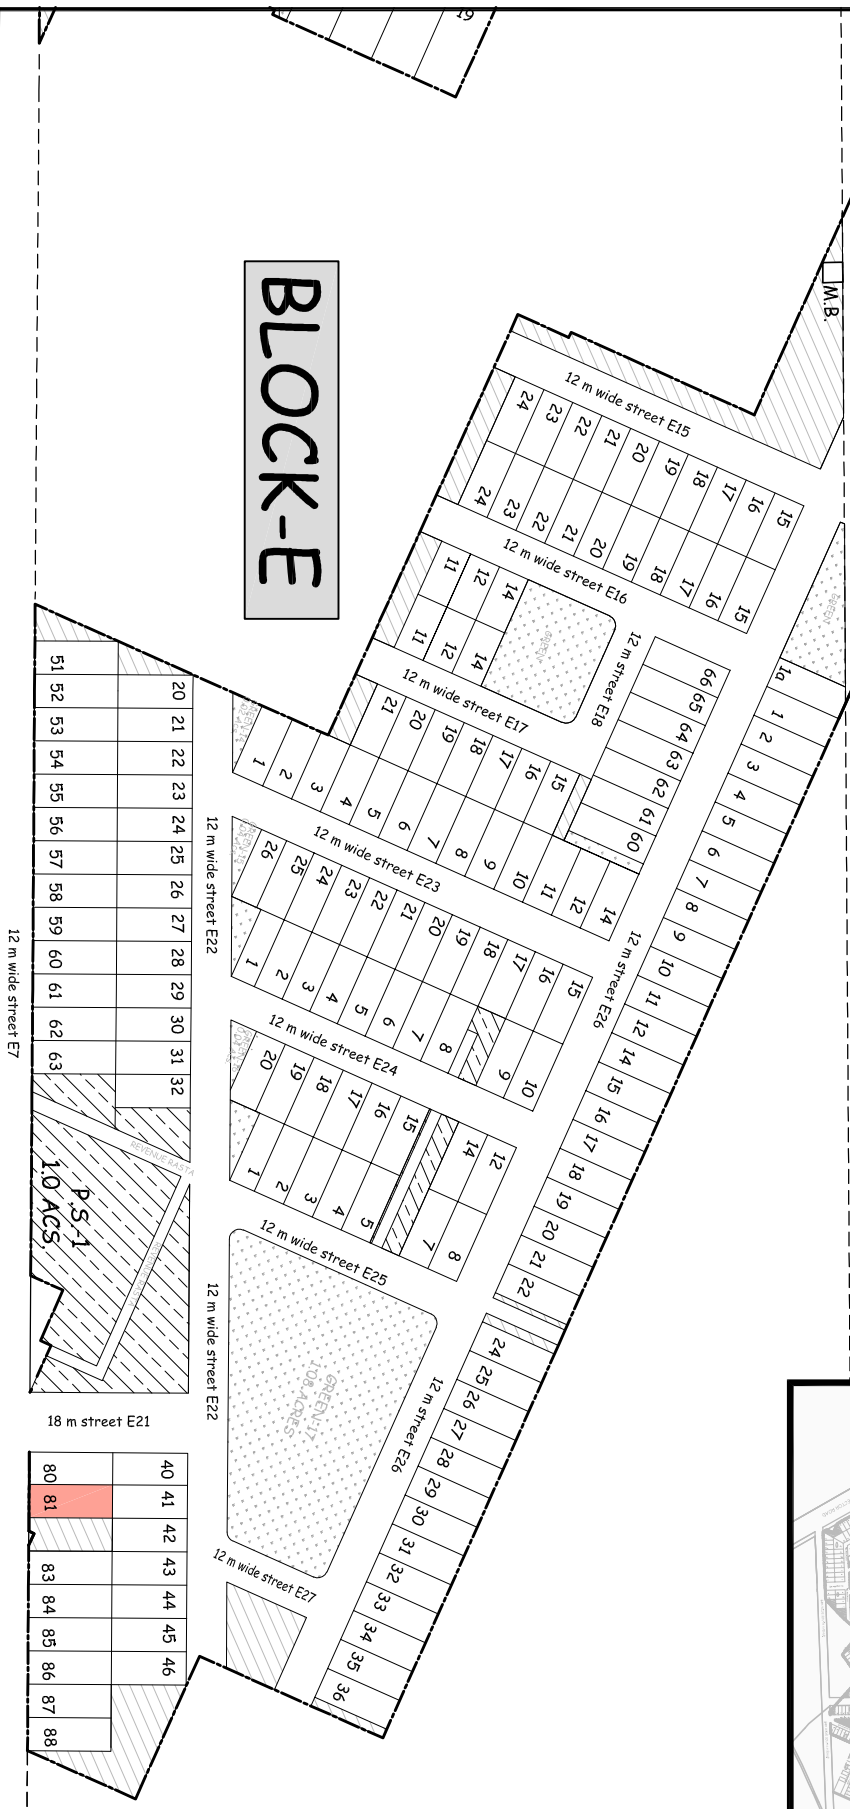

SECTOR 92

24M WIDE NORTH AVENUE

BLOCK-E

P.S. 1
10 ACS

GREEN 104 ACRES

E-7/81

60M WIDE SECTOR ROAD

LAYOUT PART PLAN

Key Plan

DLF INDEPENDENT FLOORS
AT GARDENCITY SECTOR 91/92 GURUGRAM