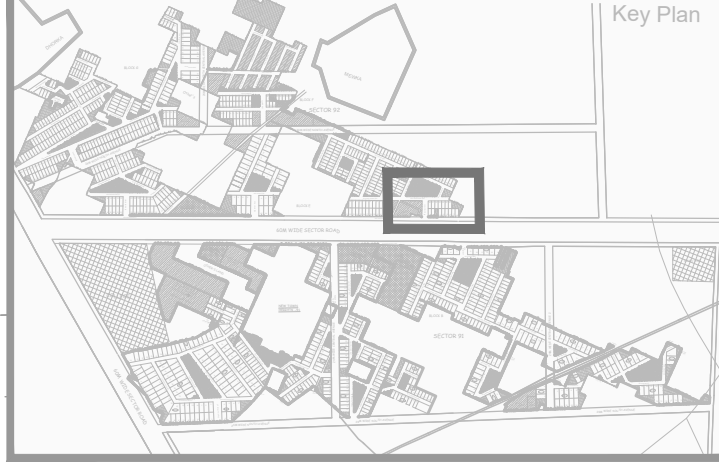

SECTOR 92

DISPENSARY

M.S.

24M WIDE NORTH AVENUE

M.B.

BLOCK-E

60M WIDE SECTOR ROAD

E-7/88 E-7/88

LAYOUT PART PLAN

DLF INDEPENDENT FLOORS
AT GARDENCITY SECTOR 91/92 GURUGRAM