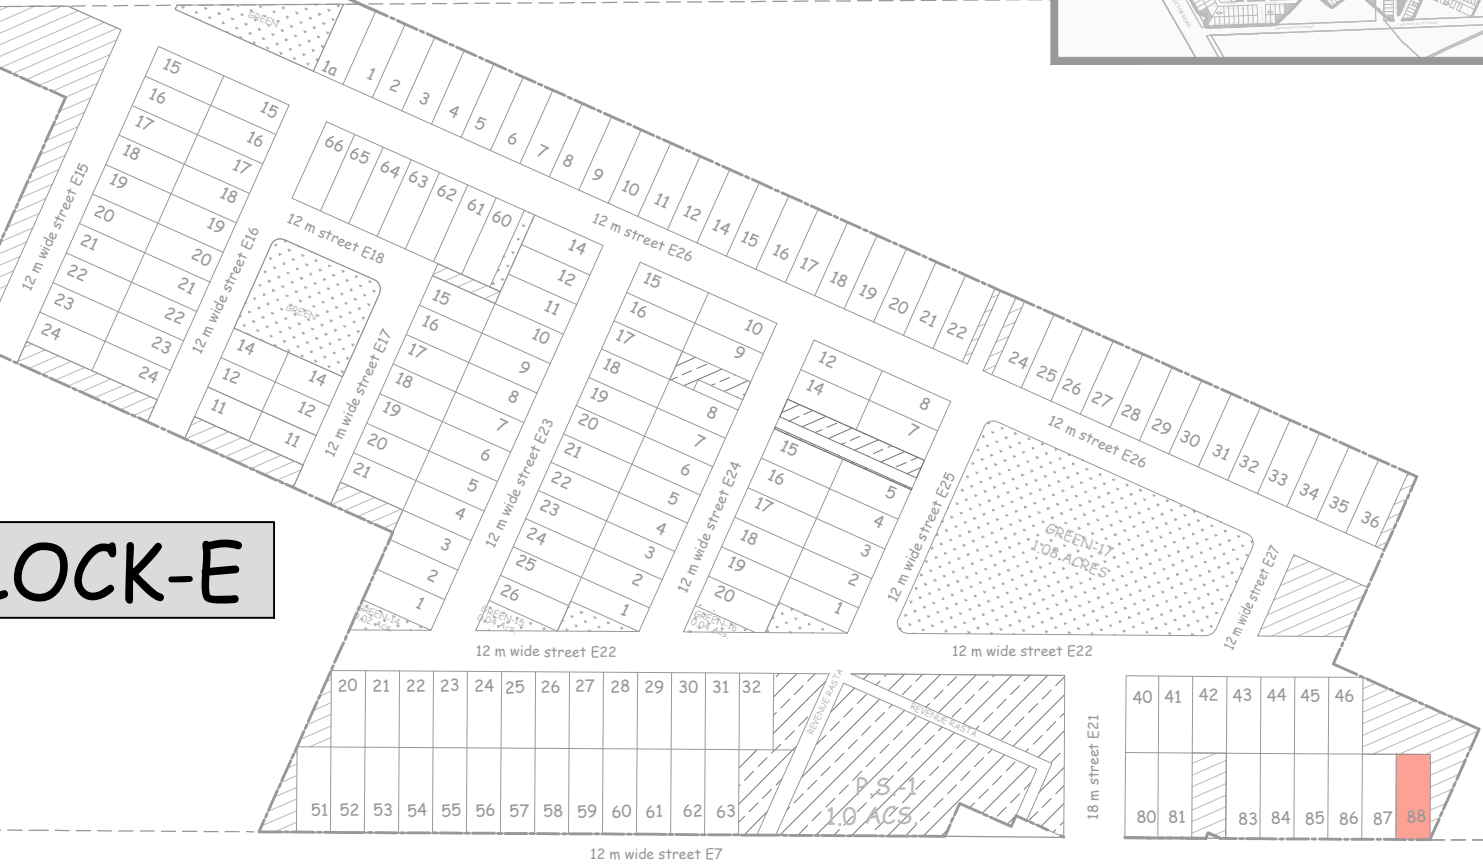

SECTOR 92

DISPENSARY

M.S.

24M WIDE NORTH AVENUE

M.B.

BLOCK-E

60M WIDE SECTOR ROAD

E-7/88 E-7/88

LAYOUT PART PLAN

DLF INDEPENDENT FLOORS
AT GARDENCITY SECTOR 91/92 GURUGRAM